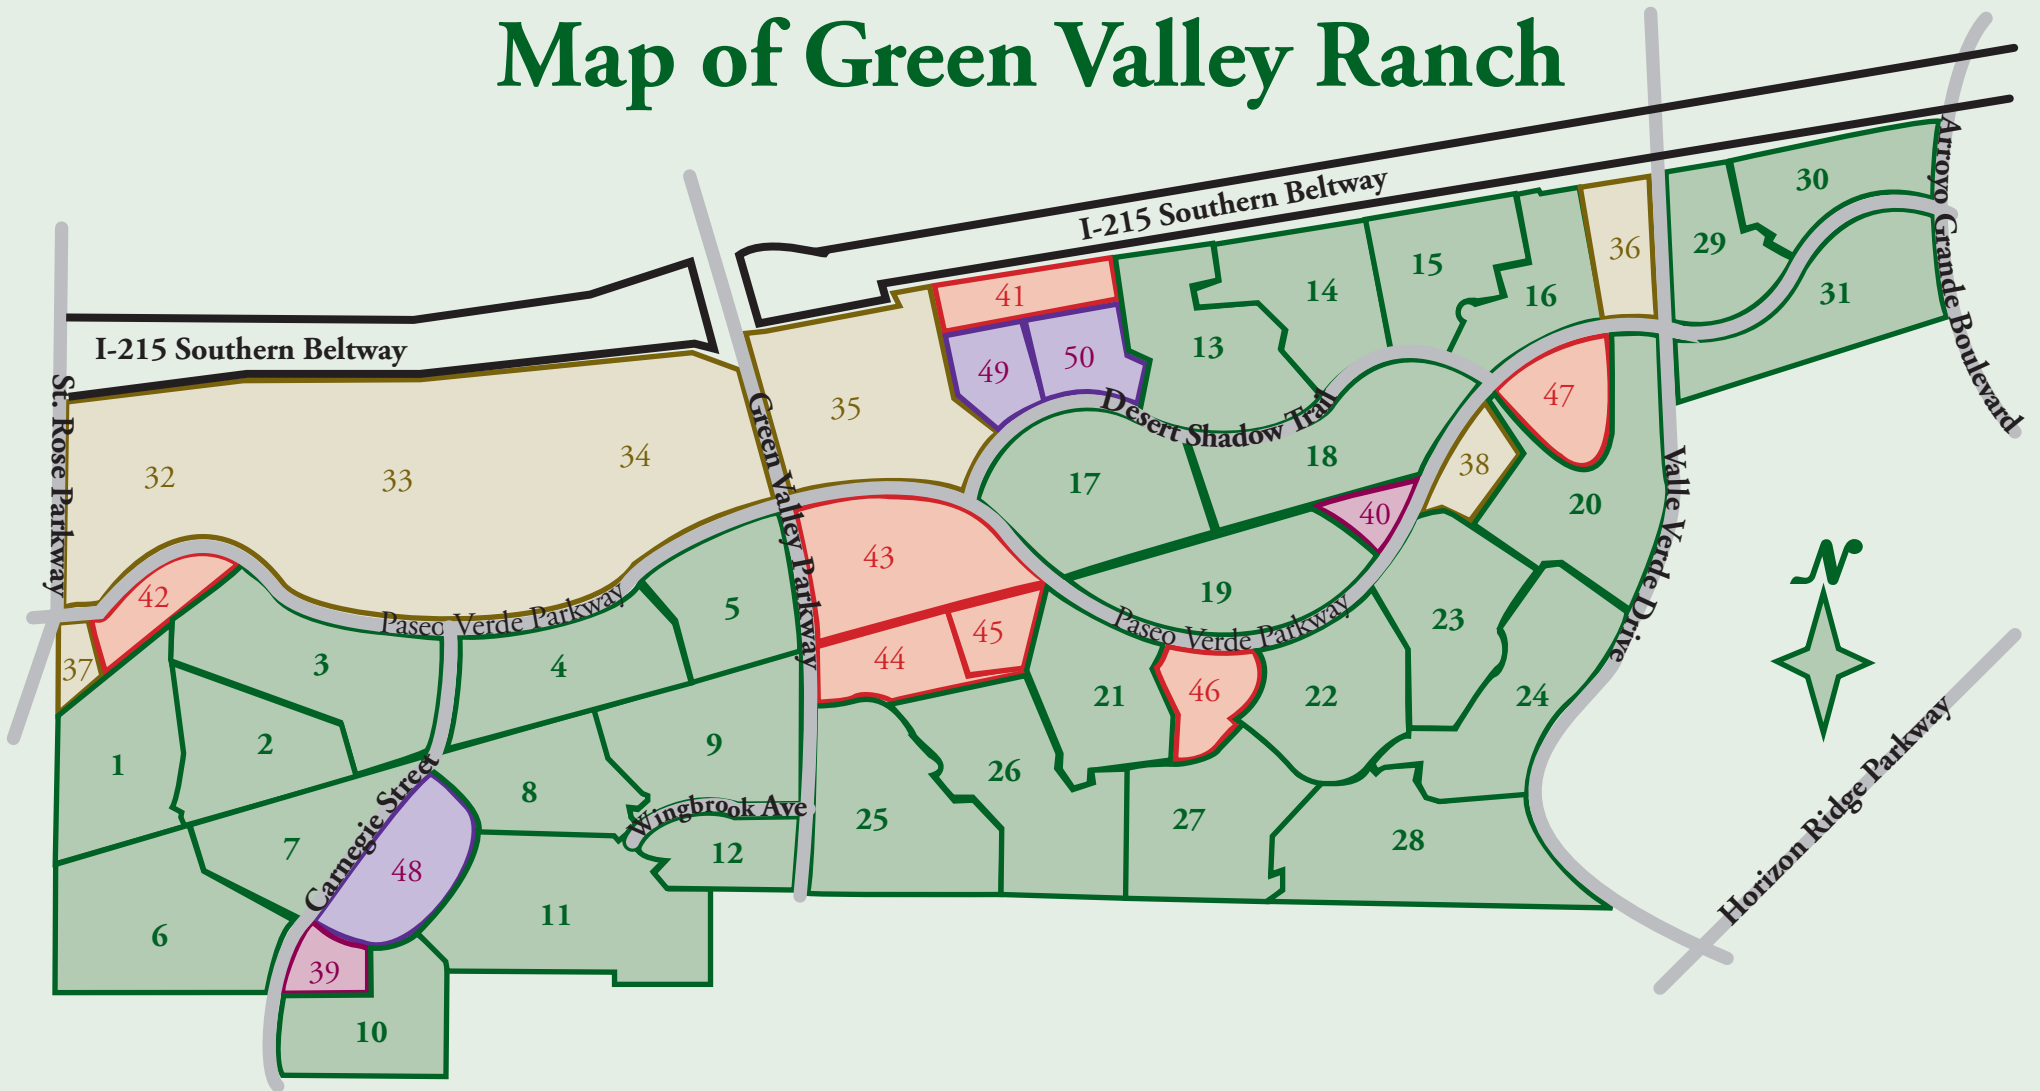

## Nighborhoods

- 1 Castle Rock
- 2 The Cottages
- 3 Inspiration
- 4 Premiere
- 5 Bella Vista
- 6 Mystic Bay
- 7 Citrus Gardens
- 8 Summit Point
- 9 Copper Ridge
- 10 Carriage Lane

- 11 The Estates
- 12 The Enclave
- 13 Crystal Springs
- 14 South Hills
- 15 Shadow Ridge
- 16 Pacific Trace
- 17 Horizons
- 18 Ridgpoint/  
Stoneybrook
- 19 Pacific Images
- 20 Sentosa

- 21 Pavillion Pointe
- 22 Stags Leap
- 23 Richmond  
Heights/Richmond  
Terrace
- 24 Regency Hills
- 25 Carriage Club
- 26 Fontana d'Or/  
Fountain Hills
- 27 Reflections
- 28 Altezza/  
Meritage

- 29 Monument  
Pointe
- 30 Mountain  
Pointe II
- 31 Mountain  
Pointe I
- Commercial**
- 32 Office Complex
- 33 Green Valley  
Ranch Resort

- 34 The District I
- 35 The District II
- 36 Paseo Verde Plaza
- 37 Credit Union
- 38 Merrill Gardens

## City of Henderson

- 41 Dos Escuelas Park
- 42 Paseo Vista Park

- 43 Henderson Special Events  
Plaza/Multi-generational  
Center
- 44 Police Substation
- 45 Paseo Verde  
Library
- 46 Discovery Park
- 47 Paseo Verde Park