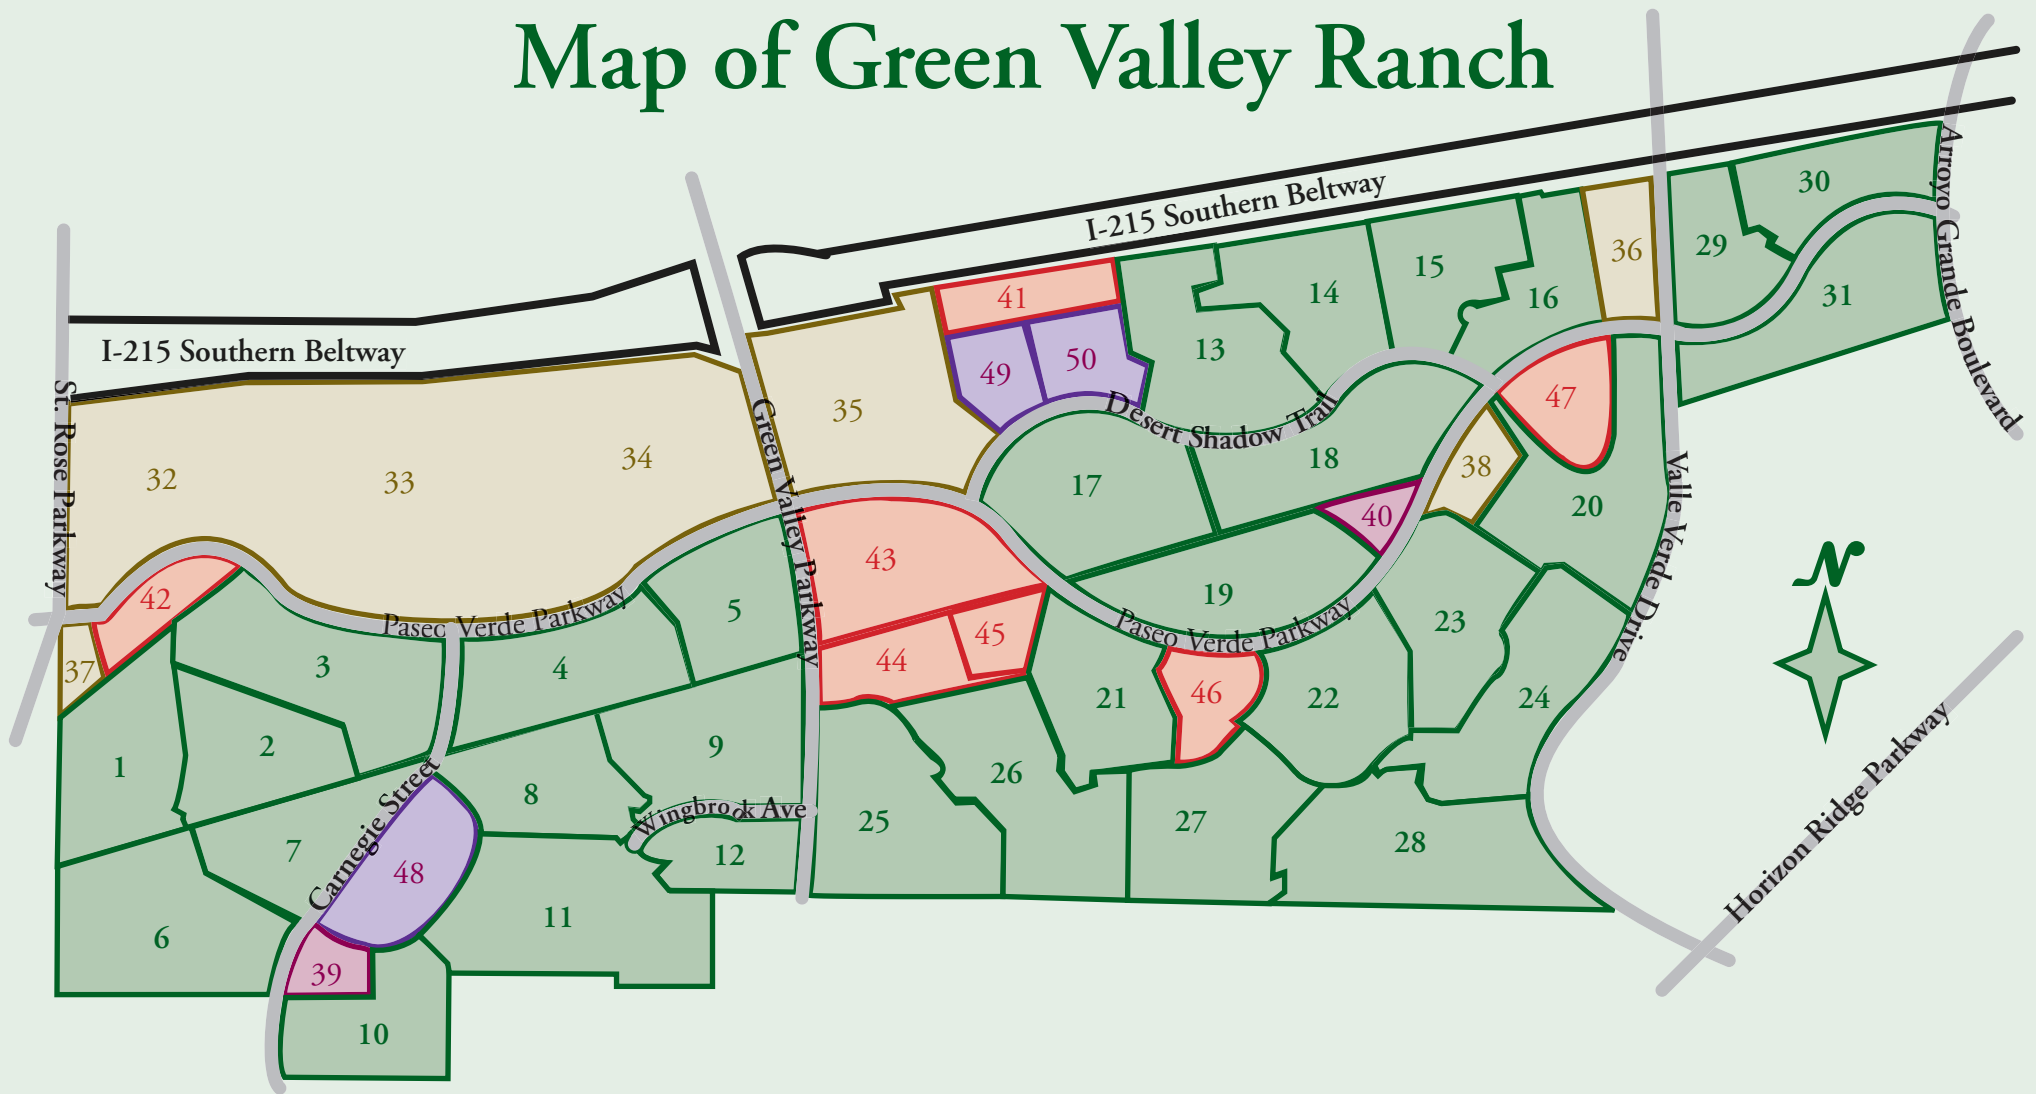

Map of Green Valley Ranch

Neighborhoods –

- 1 Castle Rock
- 2 The Cottages
- 3 Inspiration
- 4 Premiere
- 5 Bella Vista
- 6 Mystic Bay
- 7 Citrus Gardens
- 8 Summit Point
- 9 Copper Ridge
- 10 Carriage Lane

- 11 The Estates
- 12 The Enclave
- 13 Crystal Springs
- 14 South Hills
- 15 Shadow Ridge
- 16 Pacific Trace
- 17 Horizons
- 18 Ridgpoint/
Stoneybrook
- 19 Pacific Images
- 20 Sentosa

- 21 Pavillion Pointe
- 22 Stags Leap
- 23 Richmond
Heights/Richmond
Terrace
- 24 Regency Hills
- 25 Carriage Club
- 26 Fontana d'Or/
Fountain Hills
- 27 Reflections
- 28 Altezza/
Meritage

- 29 Monument
Pointe
- 30 Mountain
Pointe II
- 31 Mountain
Pointe I

Commercial –

- 32 Office Complex
- 33 Green Valley
Ranch Resort

- 34 The District I
- 35 The District II
- 36 Paseo Verde Plaza
- 37 Credit Union
- 38 Parcel 10

- 46 Discovery Park
- 47 Paseo Verde Park

Schools–

- 48 Bob Miller MS
- 49 Twitchell ES
- 50 Vanderburg ES